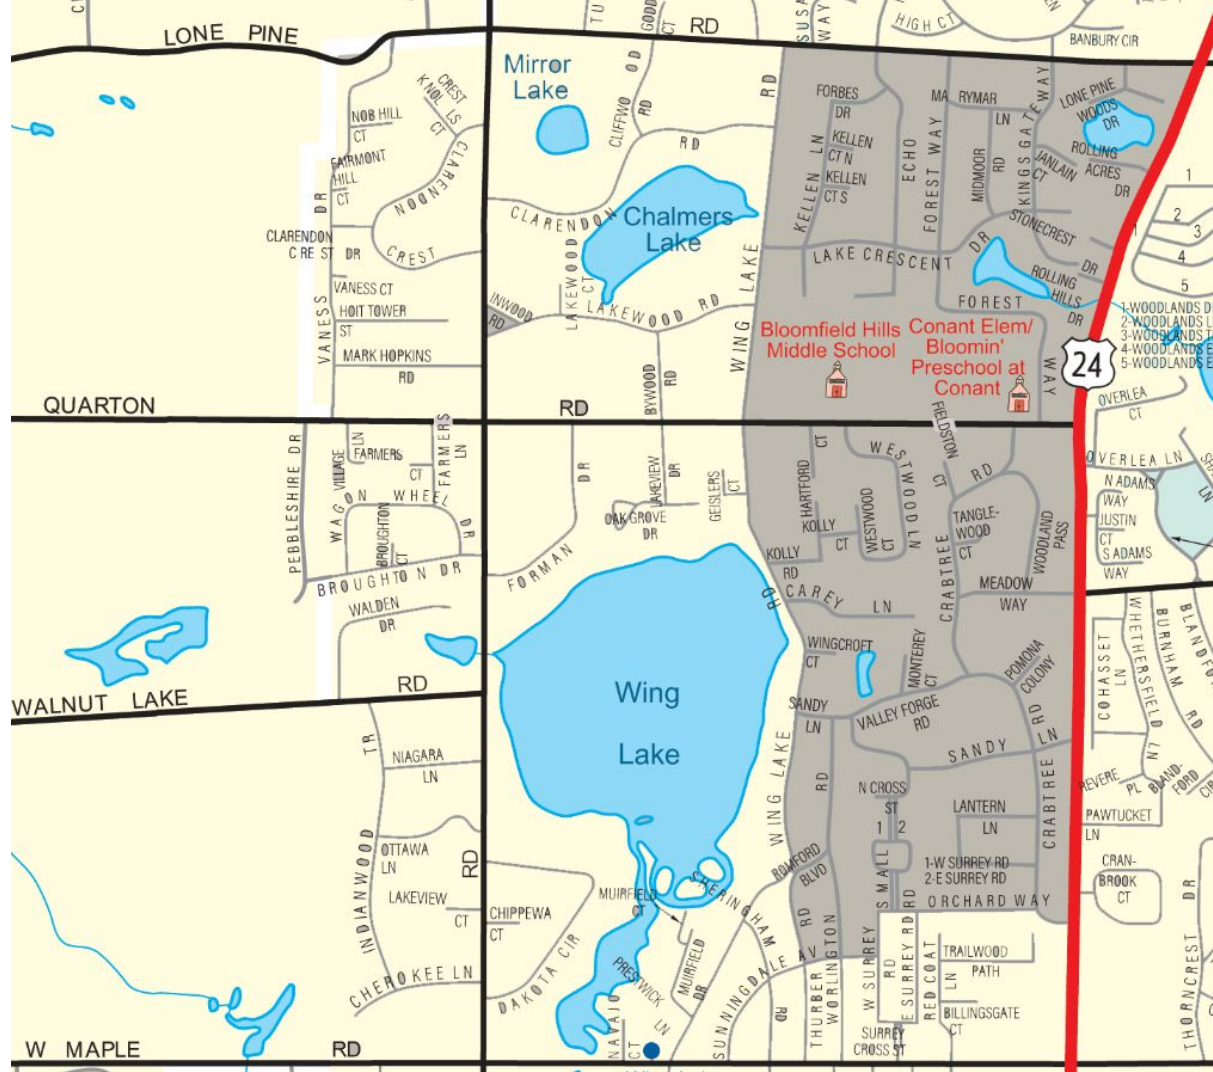

East Hills
Middle School
Walk Zone is
white

Lone Pine
Elementary
Walk Zone in
purple

Eastover
Elementary
Walk Zone in
blue

Conant Elementary Walk Zone in brown

Way
Elementary
Walk Zone in
blue-green