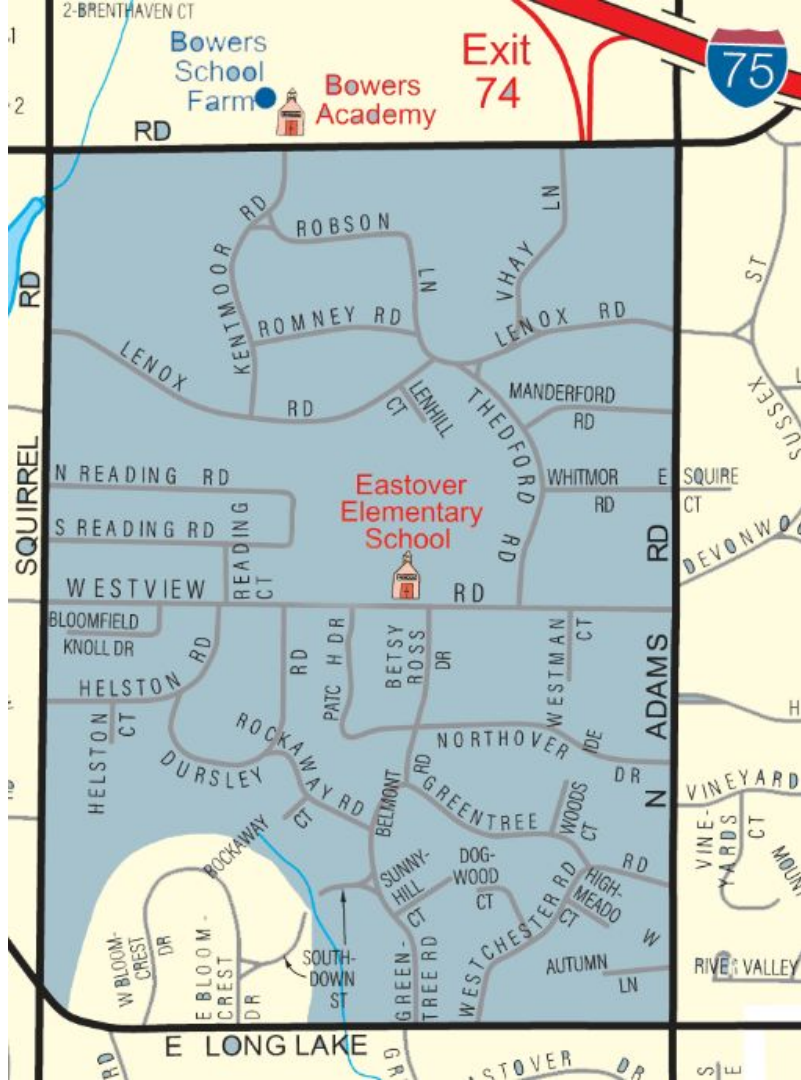

East Hills
Middle School
Walk Zone is
white

Lone Pine
Elementary
Walk Zone in
purple

Eastover
Elementary
Walk Zone in
blue

Conant Elementary Walk Zone in brown

Way
Elementary
Walk Zone in
blue-green