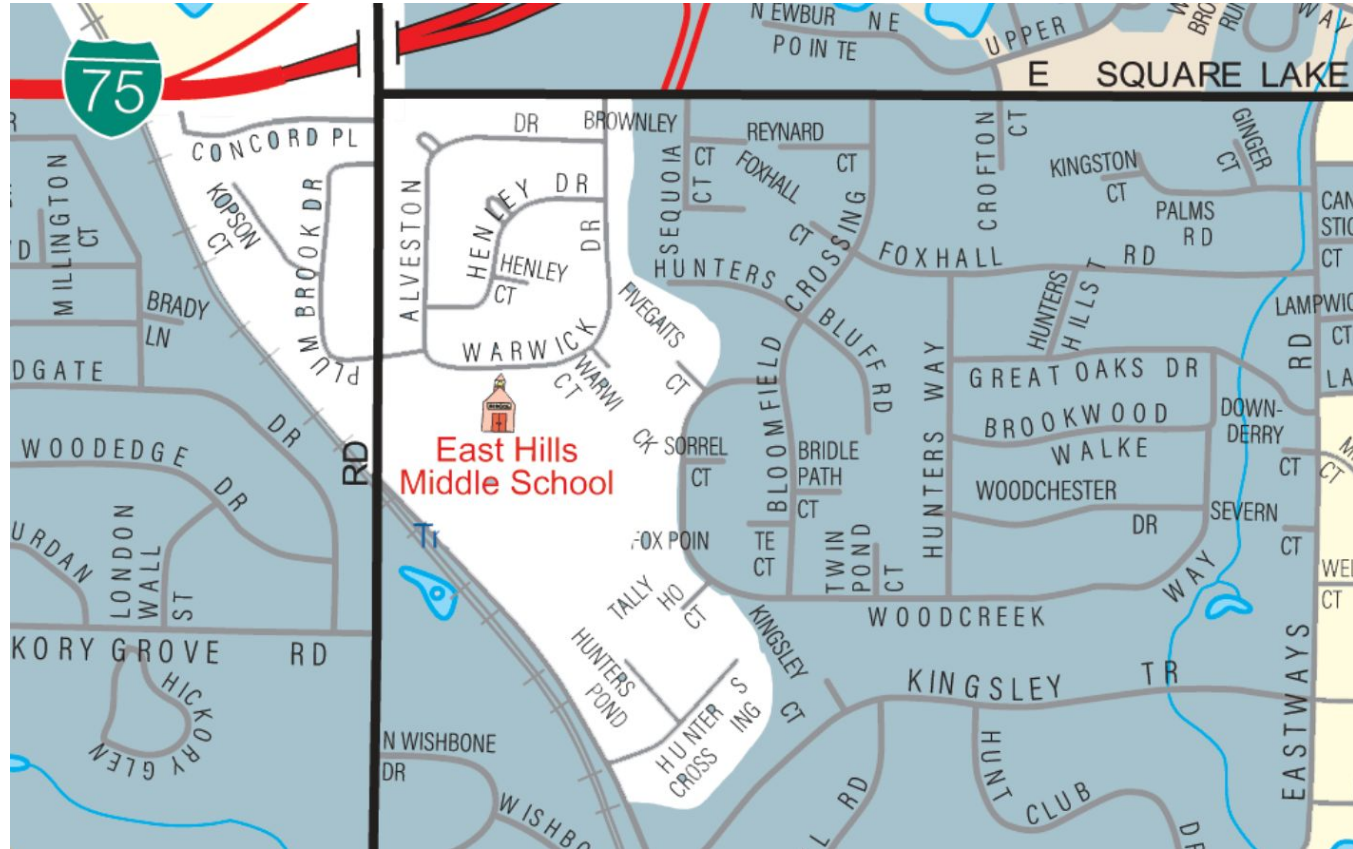

East Hills
Middle School
Walk Zone is
white

Lone Pine
Elementary
Walk Zone in
purple

Eastover
Elementary
Walk Zone in
blue

Conant Elementary Walk Zone in brown

Way
Elementary
Walk Zone in
blue-green